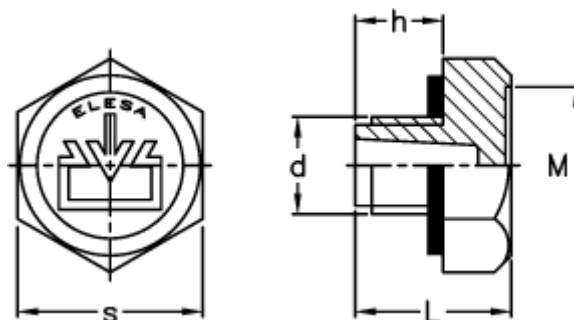

Data Sheet

Article number: 2311058611
Description: E+G Oil fill plug
TCD.3/8, black

Measures

d	= G 3/8
h	= 9
L	= 16
M	= 17.0
s	= 22
Tightening torque N m = 8 til 10	